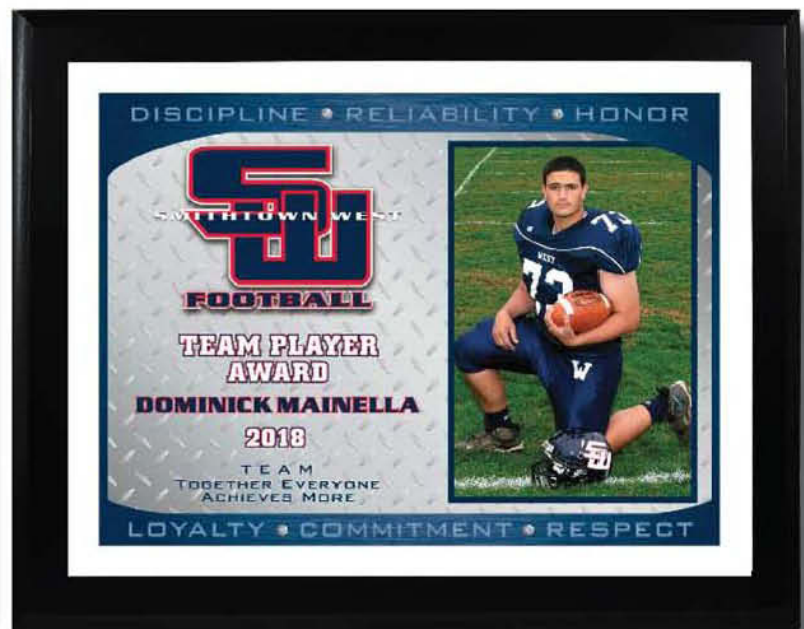

Quantity Discounts Available.

For a quote please contact us at 1-800-255-6085 or email Sales@PlaqueAndSuch.com