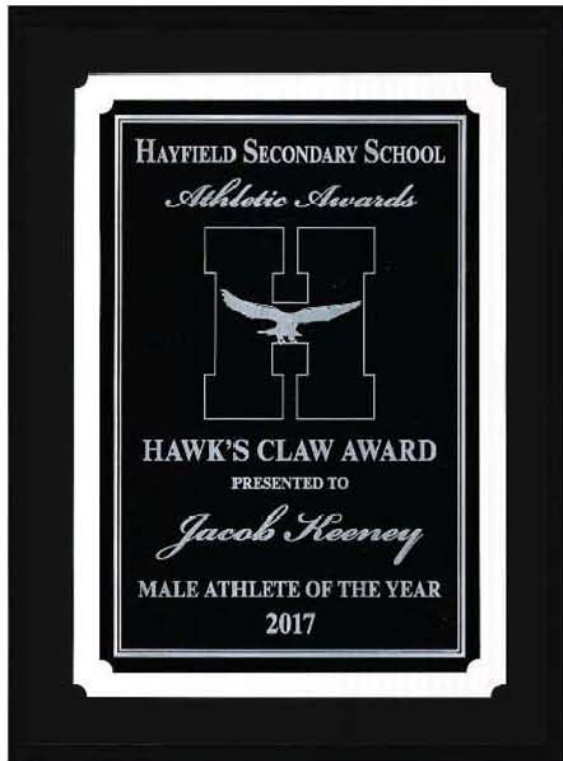

Engraved Plaques

Classic and Professional

Engrave text and logos to personalize your metal engraved plaque.

Available in walnut, black and oak with a gold or silver framing plate.