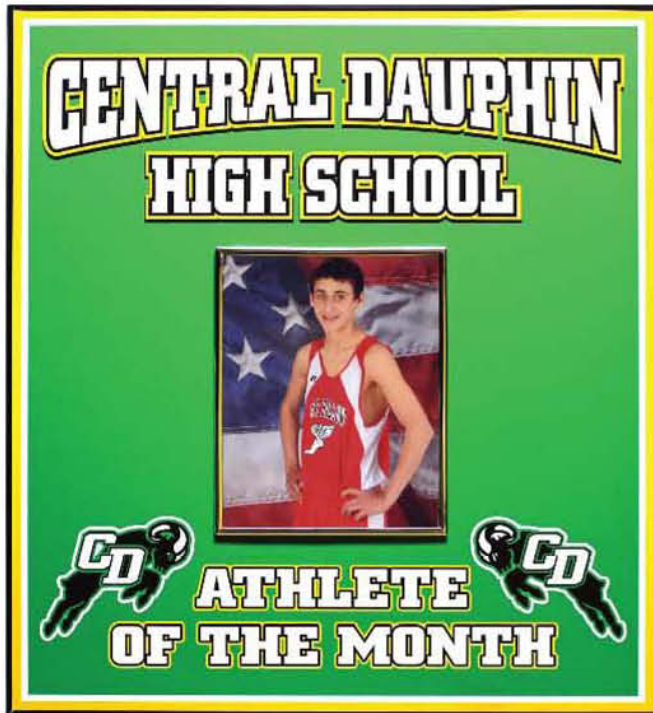

Framed Jersey
Shown: 2' x 3'
Frame size determined by jersey.

For a quote please contact us at
1-800-255-6085 or email Sales@PlaquesAndSuch.com