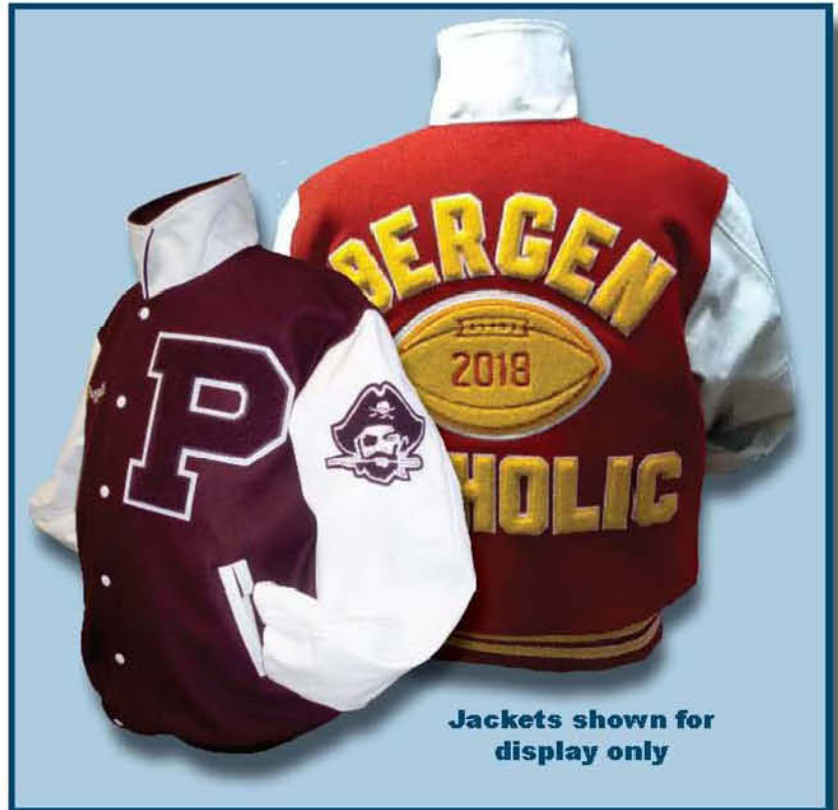

**Never fully dressed
without chenille!**

**Deck out your school jackets
in colorful custom chenille
logos, letters, numbers
and patches.**

**All of our chenille items
are made to the highest
standards and feature quality
fibers, tight dense threading
and double back felt.**

**Submit your design
for a custom quote.**

**Jackets shown for
display only**