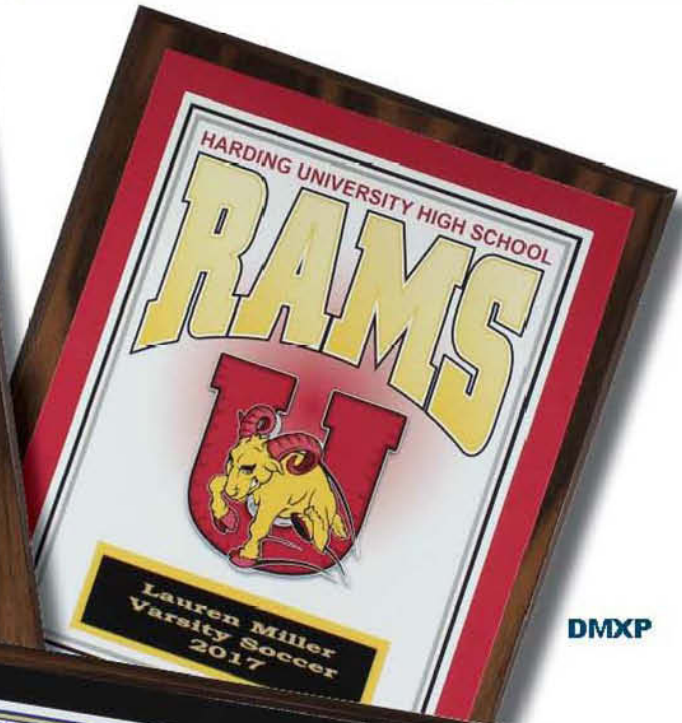

Digital Engraved Plaques

Available plaque sizes:	
5x7	6x8
7x9	8x8
8x10	9x12
10.5x13	

All plaques include custom engraved nameplates.
To view our complete line of plaques please visit us at
www.PlaquesAndSuch.com

Quantity Discounts Available.

For a quote please contact us at
1-800-255-6085 or email Sales@PlaquesAndSuch.com