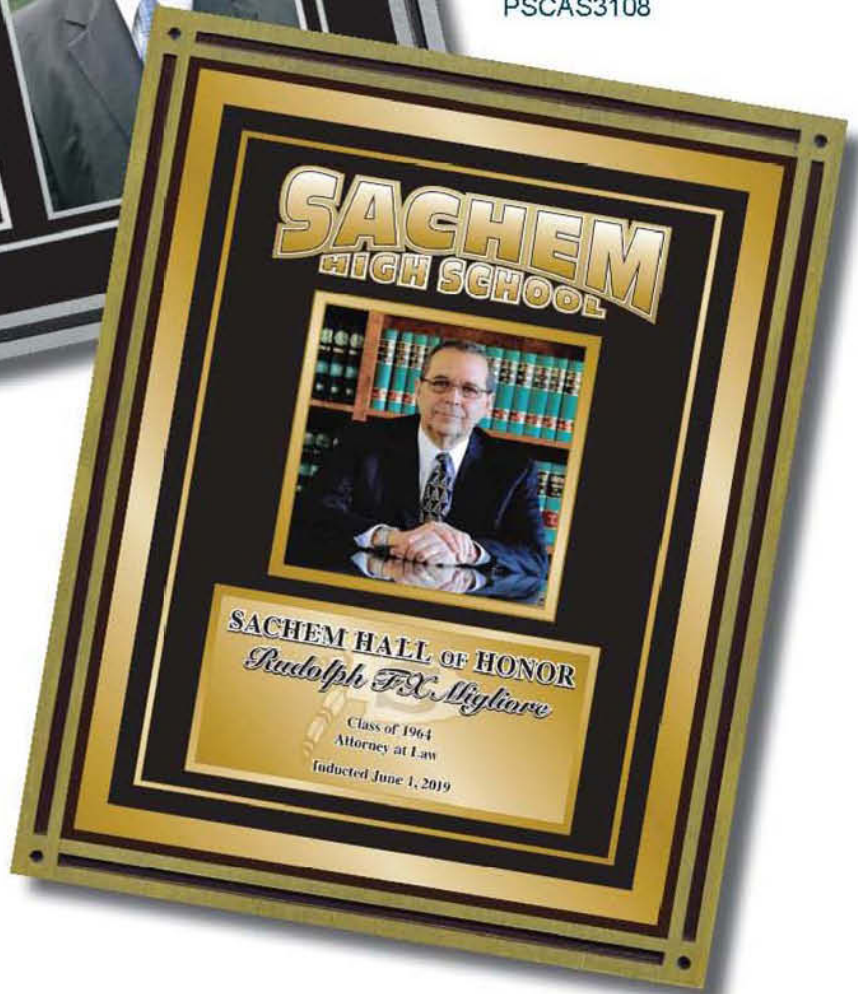

For a quote please contact us at
1-800-255-6085 or email Sales@PlaqueAndSuch.com

Cast Aluminum Plaques With Digital Image

Silver/Black
PSCAS3108

**Available
plaque size:**
8x10

Bronze/Brown
PSCAS4108

**Plaques have raised, double borders and a recessed area for laminated digital image.
Plaques are 1/4" thick and mounting screws are provided.**