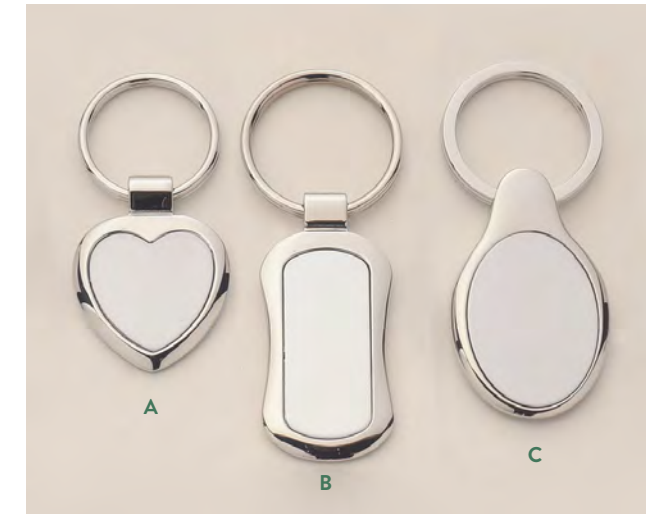

Airflyte® Gift Collection

Silver Key Rings with Maplewood Inserts

A	PK362	0.875 x 1.25	\$7.95
B	PK345	1.125 x 1.5	\$7.20

MAPLEWOOD IS LASER ENGRAVABLE

Leather Key Rings

A	PK99	1.5 Diameter	\$13.50
B	PK6131	1.375 x 3.375	\$6.75

LASER ENGRAVABLE

Taupe Leather Gift Set Pen and Key Ring

PKC6427	\$16.50
---------	---------

TAUPE LEATHER LASER ENGRAVES BLACK. TWO-PIECE GIFT BOX.

Bristol Series

Polished Silver Keyrings with Matte Silver Engravable Inserts

A (Heart)	PK10	1.25 x 2.5	\$7.95
B (Oval)	PK12	1 x 3.25	\$8.70
C (Oval)	PK16	1.25 x 3	\$8.70

INDIVIDUALLY GIFT BOXED

PK91	1 x 2.5	\$9.45
------	---------	--------

GOLD PLATED BOOKMARK

A Engraving Area 0.5 x 2	A (11-Function Pocket Knife, Stainless Steel)	KN30	0.75 x 3.5	\$12.00
B Engraving Area 0.375 x 1.5	B (4-Function Pocket Knife with Wood Panel)	KN20	0.625 x 2.25	\$7.20