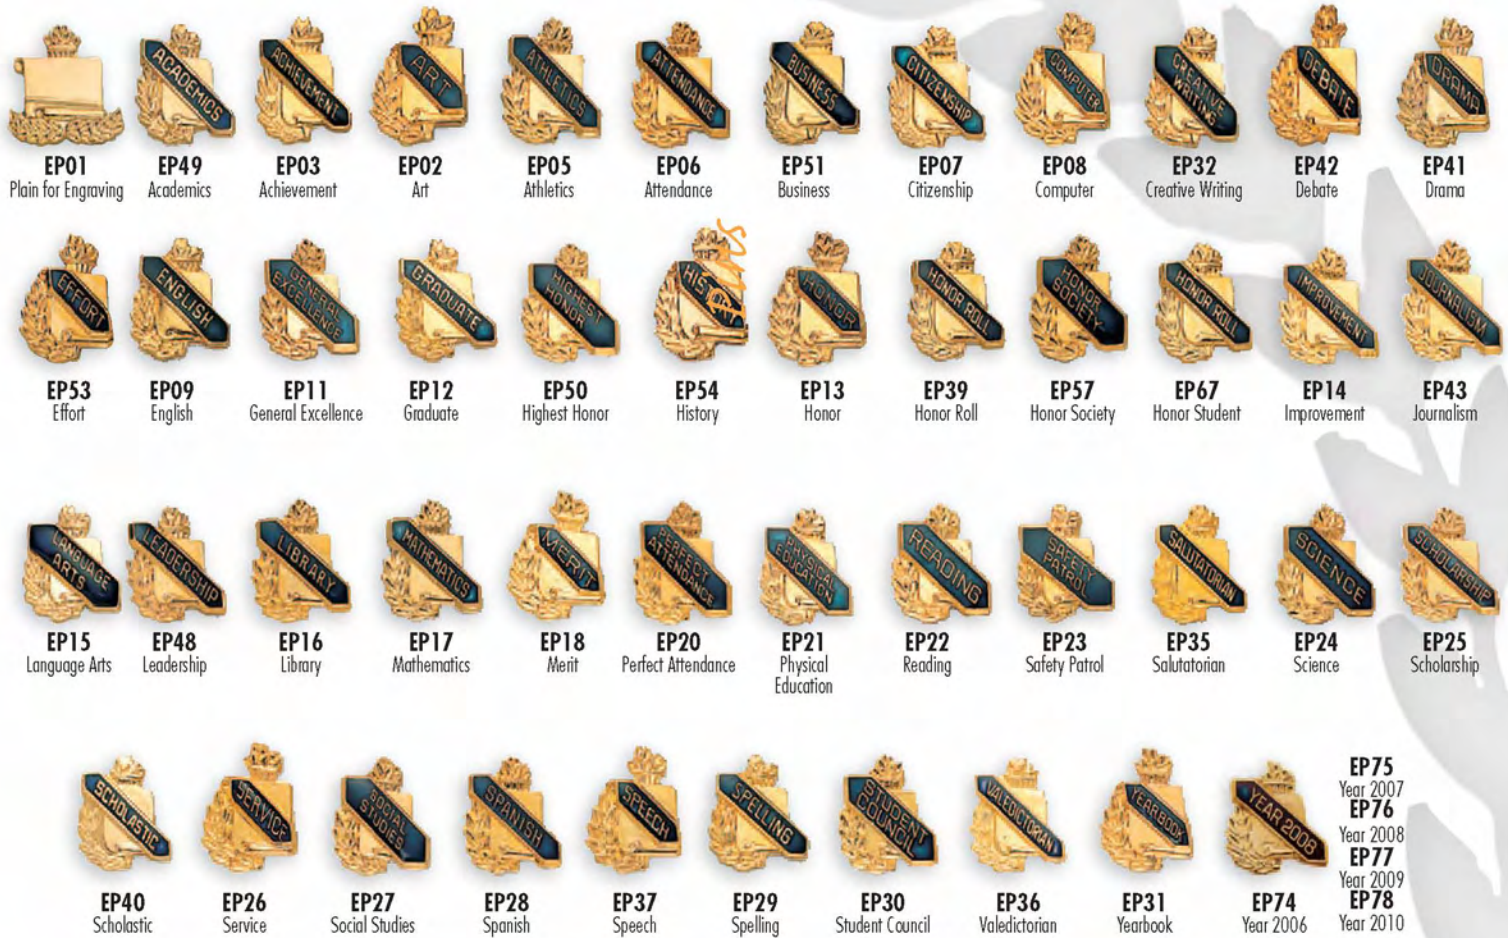

## Scholastic Award Pins

All pins are bagged. All pins has clutchbacks. All illustrations are actual size.

EP Series: 1 \$2.70, 10 \$2.10, 100 \$1.80, 500 \$1.65

Pins

NEW

**BR579 1"**  
Spelling Bee  
1 \$3.15, 10 \$2.70, 100 \$2.25

NEW

**BR583 1"**  
Most Improved  
1 \$3.15, 10 \$2.70, 100 \$2.25

NEW

**BR581 1"**  
Most Improved Student  
1 \$3.15, 10 \$2.70, 100 \$2.25

NEW

**BR582 1"**  
1 \$3.15, 10 \$2.70, 100 \$2.25

NEW

**BR589 1"**  
A Honor Roll  
1 \$3.15, 10 \$2.70, 100 \$2.25

NEW

**BR590 1"**  
B Honor Roll  
1 \$3.15, 10 \$2.70, 100 \$2.40

NEW

**BR585**  
Scientific Achievement  
1 \$3.15, 10 \$2.70, 100 \$2.25

NEW

**BR584**  
Science Fair  
1 \$3.15, 10 \$2.70, 100 \$2.25

**BR547**  
Culinary Arts  
1 \$3.15, 10 \$2.70, 100 \$2.25